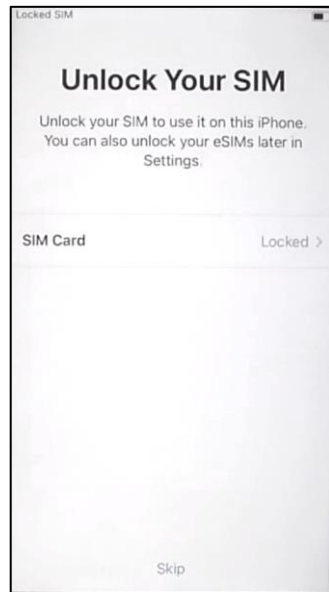

# Setting up the phone (iPhone)

Install the SIM card in the phone. Turn on the phone. Define basic phone settings.

Enter the PIN code to unlock the SIM card

University of Oulu  
username@univ.yo.oulu.fi

University of Applied Sciences  
username@oamk.fi