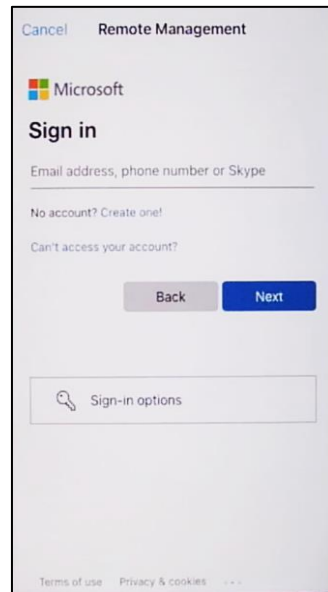

# Setting up the phone (iPhone)

Install the SIM card in the phone. Turn on the phone. Define basic phone settings.

Enter the PIN code to unlock the SIM card

University of Oulu  
username@univ.yo.oulu.fi

University of Applied Sciences  
username@oamk.fi

Protect your phone.  
Enter a 6-digit pin code

Sign in to iCloud account

Installation completed.  
The apps take a while to download.