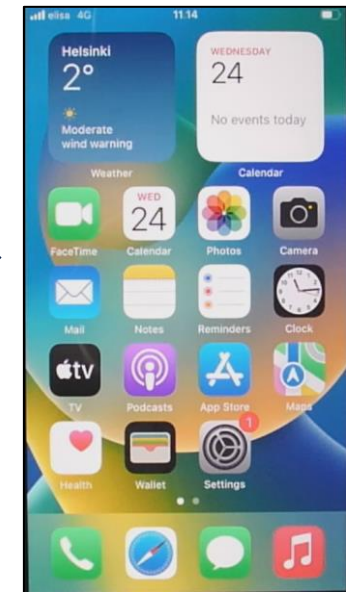

Installation completed.
The apps take a while to download.