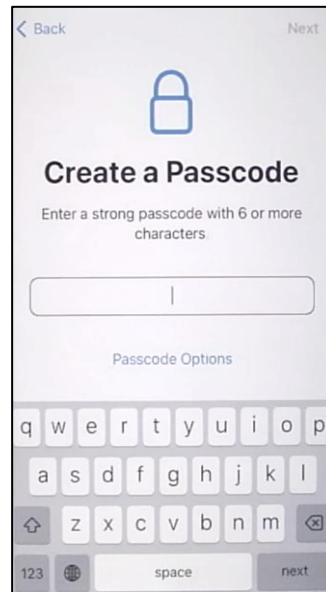

# Setting up the phone (iPhone)

Install the SIM card in the phone. Turn on the phone. Define basic phone settings.

Enter the PIN code to unlock the SIM card

University of Oulu  
username@univ.yo.oulu.fi

University of Applied Sciences  
username@oamk.fi

Protect your phone.  
Enter a 6-digit pin code

Sign in to iCloud account

Installation completed.  
The apps take a while to download.