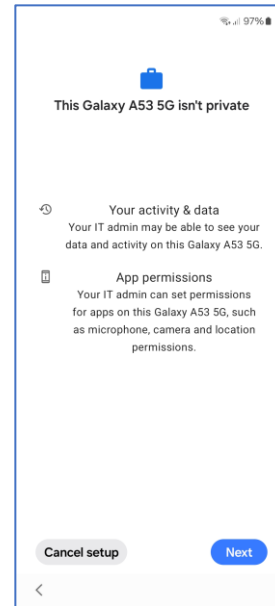

# Setting up the phone (Android)

Install the SIM card in the phone. Turn on the phone. Define basic phone settings.

Agree the End User License Agreement

Select "Skip" (= mobile network is used) or select Wi-Fi- network