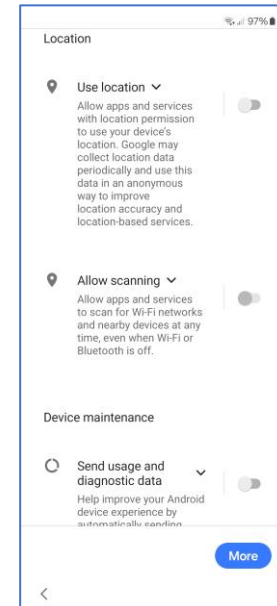

Remove the selections