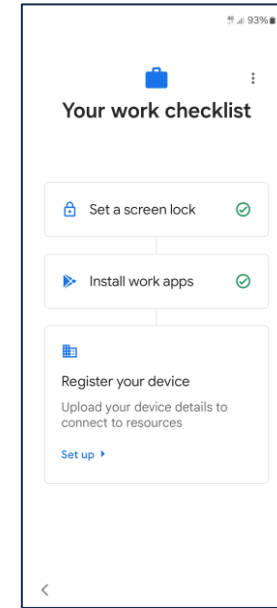

# Page 2(3)

Enter the password

Select "Set up"

Protect your phone.  
Enter a 6 digit PIN code

Select "Install"

Select "Set up"