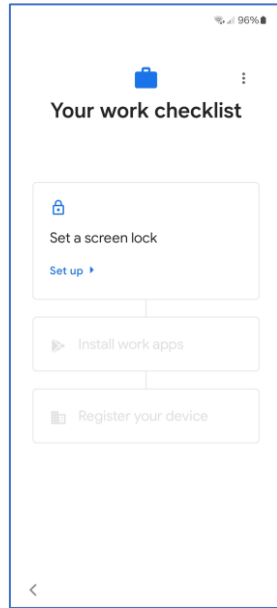

Select "Set up"