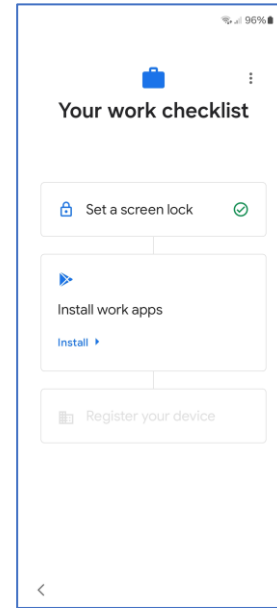

# Page 2(3)

Enter the password

Select "Set up"

Protect your phone.  
Enter a 6 digit PIN code

Select "Install"

Select "Set up"