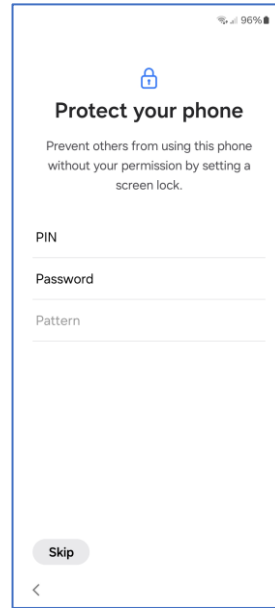

# Setting up the phone (Android, Fully)

# Page 2(3)

Enter the password

Select "Set up"

Protect your phone.  
Enter a 6 digit PIN code

Select "Install"

Select "Set up"