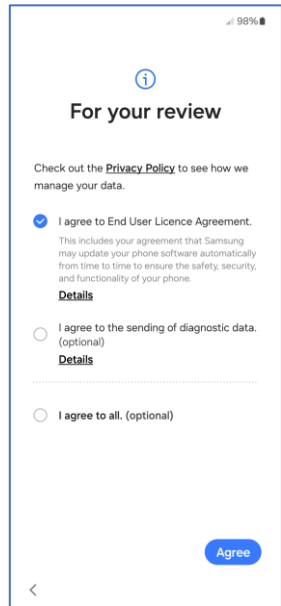

# Setting up the phone (Android)

Install the SIM card in the phone. Turn on the phone. Define basic phone settings.

Agree the End User License Agreement

Select "Skip" (= mobile network is used) or select Wi-Fi- network